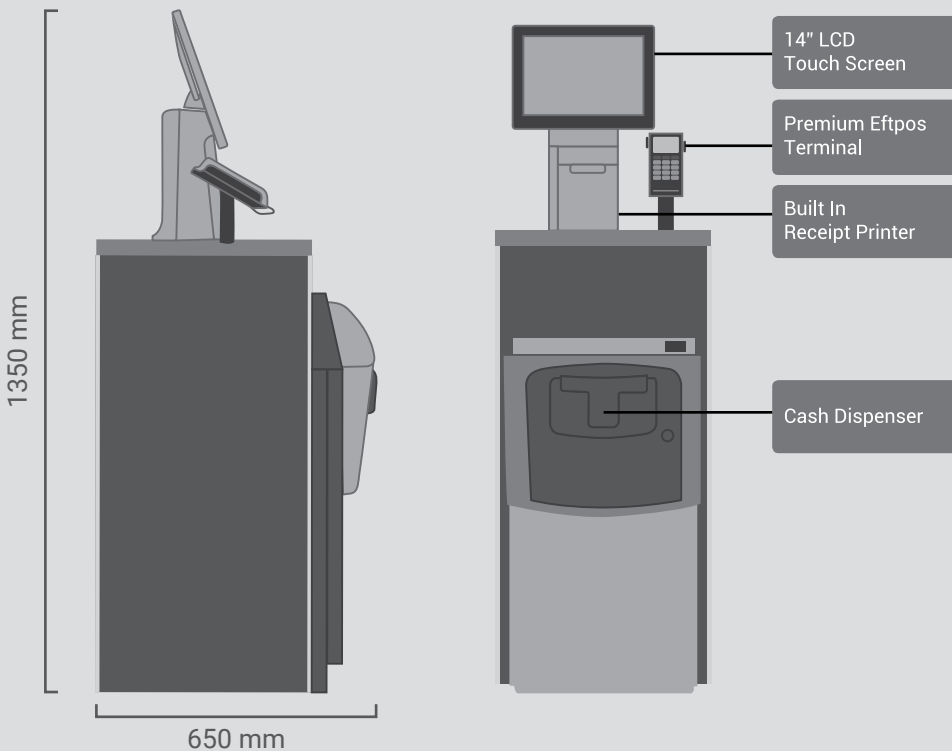

New Market Leading Technology

- Remote activation minimises staff involvement, allowing staff more time on customer service
- Provides access to cash in gaming venue
- Enables customers to swipe their card and receive instant cash out in the same location
- Customer surcharge earns your venue income
- Increases staff and venue safety as there is no need for large till floats
- Eliminates human error
- Includes large 14" easy to use touch screen with hot key for ease of use and premium eftpos terminal
- Secure safe for security

How It Works In 5 Easy Steps

- 1 Customer asks staff to activate terminal
- 2 Staff activate terminal with simple remote button
- 3 Customer selects account and cash out value on 14" display
- 4 Customer swipes card and enters PIN through Eftpos terminal
- 5 Cash dispensed directly to customer

Cash Xpress Specifications

**STAND
ALONE
OR BUILT
IN BAR
OPTION**

Height includes screen
Width: 495 mm