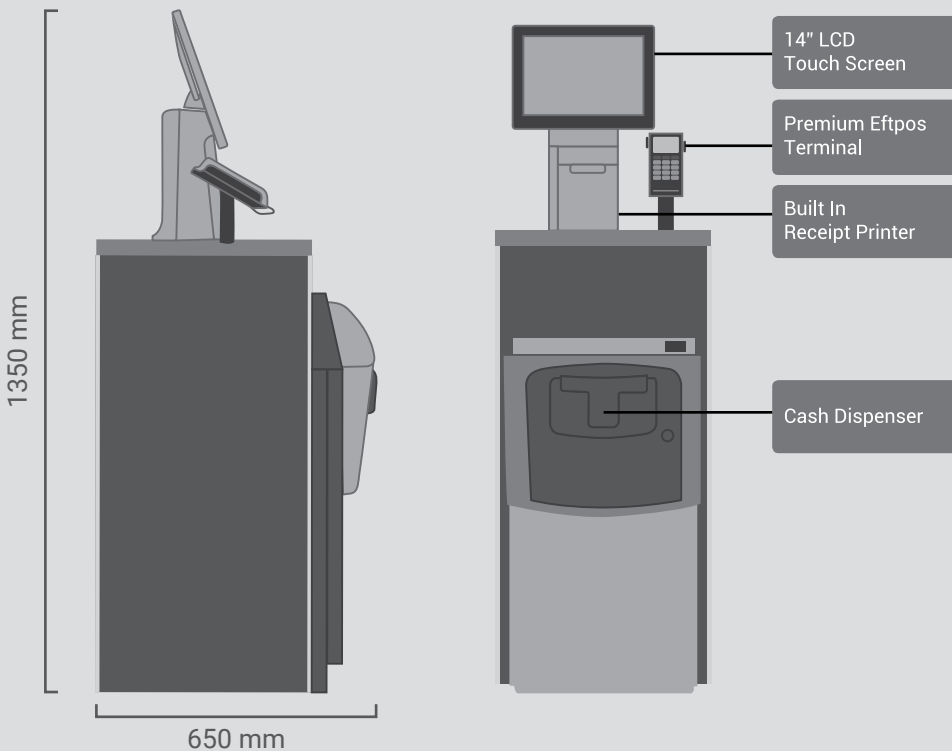

**New Market Leading
Technology**

- Remote activation minimises staff involvement, allowing staff more time on customer service
- Provides access to cash in gaming venue
- Enables customers to swipe their card and receive instant cash out in the same location
- Customer surcharge earns your venue income
- Increases staff and venue safety as there is no need for large till floats
- Eliminates human error
- Includes large 14" easy to use touch screen with hot key for ease of use and premium eftpos terminal
- Secure safe for security

How It Works In 5 Easy Steps

- 1 Customer asks staff to activate terminal
- 2 Staff activate terminal with simple remote button
- 3 Customer selects account and cash out value on 14" display
- 4 Customer swipes card and enters PIN through Eftpos terminal
- 5 Cash dispensed directly to customer

Cash Xpress Specifications

**STAND
ALONE
OR BUILT
IN BAR
OPTION**

Height includes screen
Width: 495 mm