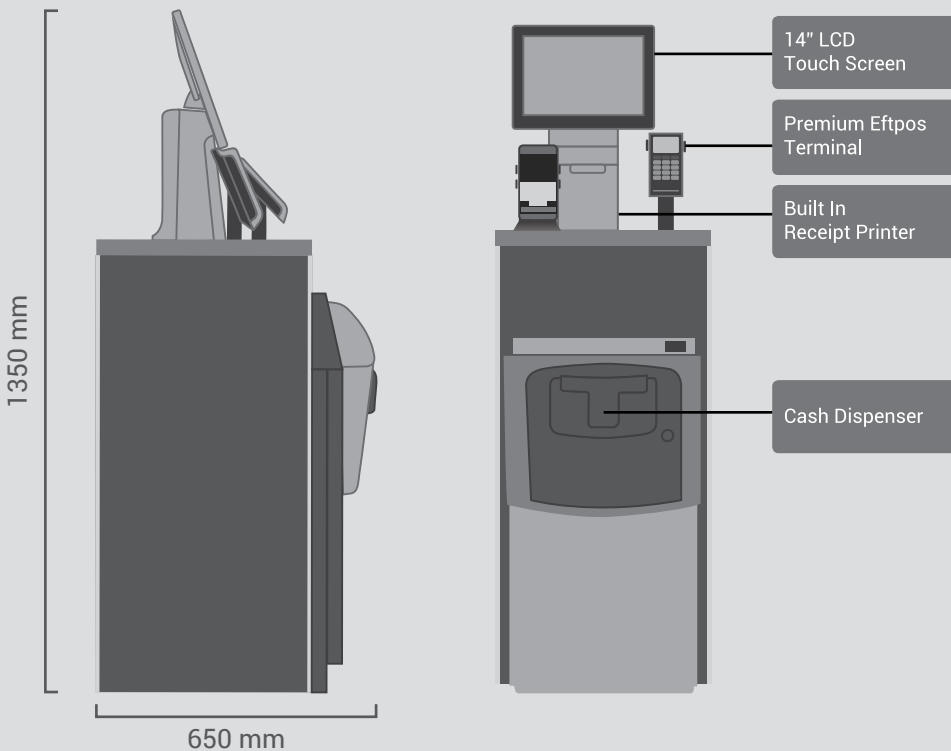

4,000 Note Capacity

Custom Built In Bar Solution Available

New Market Leading Technology

- Staff unlock terminal and select cash out amount for customer
- Provides convenient access to cash in gaming venue
- Enables customers to swipe their card and receive instant cash out in the same location
- Customer surcharge earns your venue income
- Increase staff and venue safety as there is not need for large till floats with cash secured in the unit
- Eliminates human error
- Includes large 14" easy to use touch screen and eftpos terminal for customers and a 7" tablet for staff
- Fully compliant with government regulations

## How It Works In 4 Easy Steps

- 1 Customer ask staff to activate terminal
- 2 Staff selects cash out amount as requested by customer
- 3 Customer swipes debit card and enters PIN through eftpos terminal
- 4 Cash dispensed to customer

## Cash Xpress Specifications

**STAND  
ALONE  
OR BUILT  
IN BAR  
OPTION**

Height includes screen  
Width: 495 mm